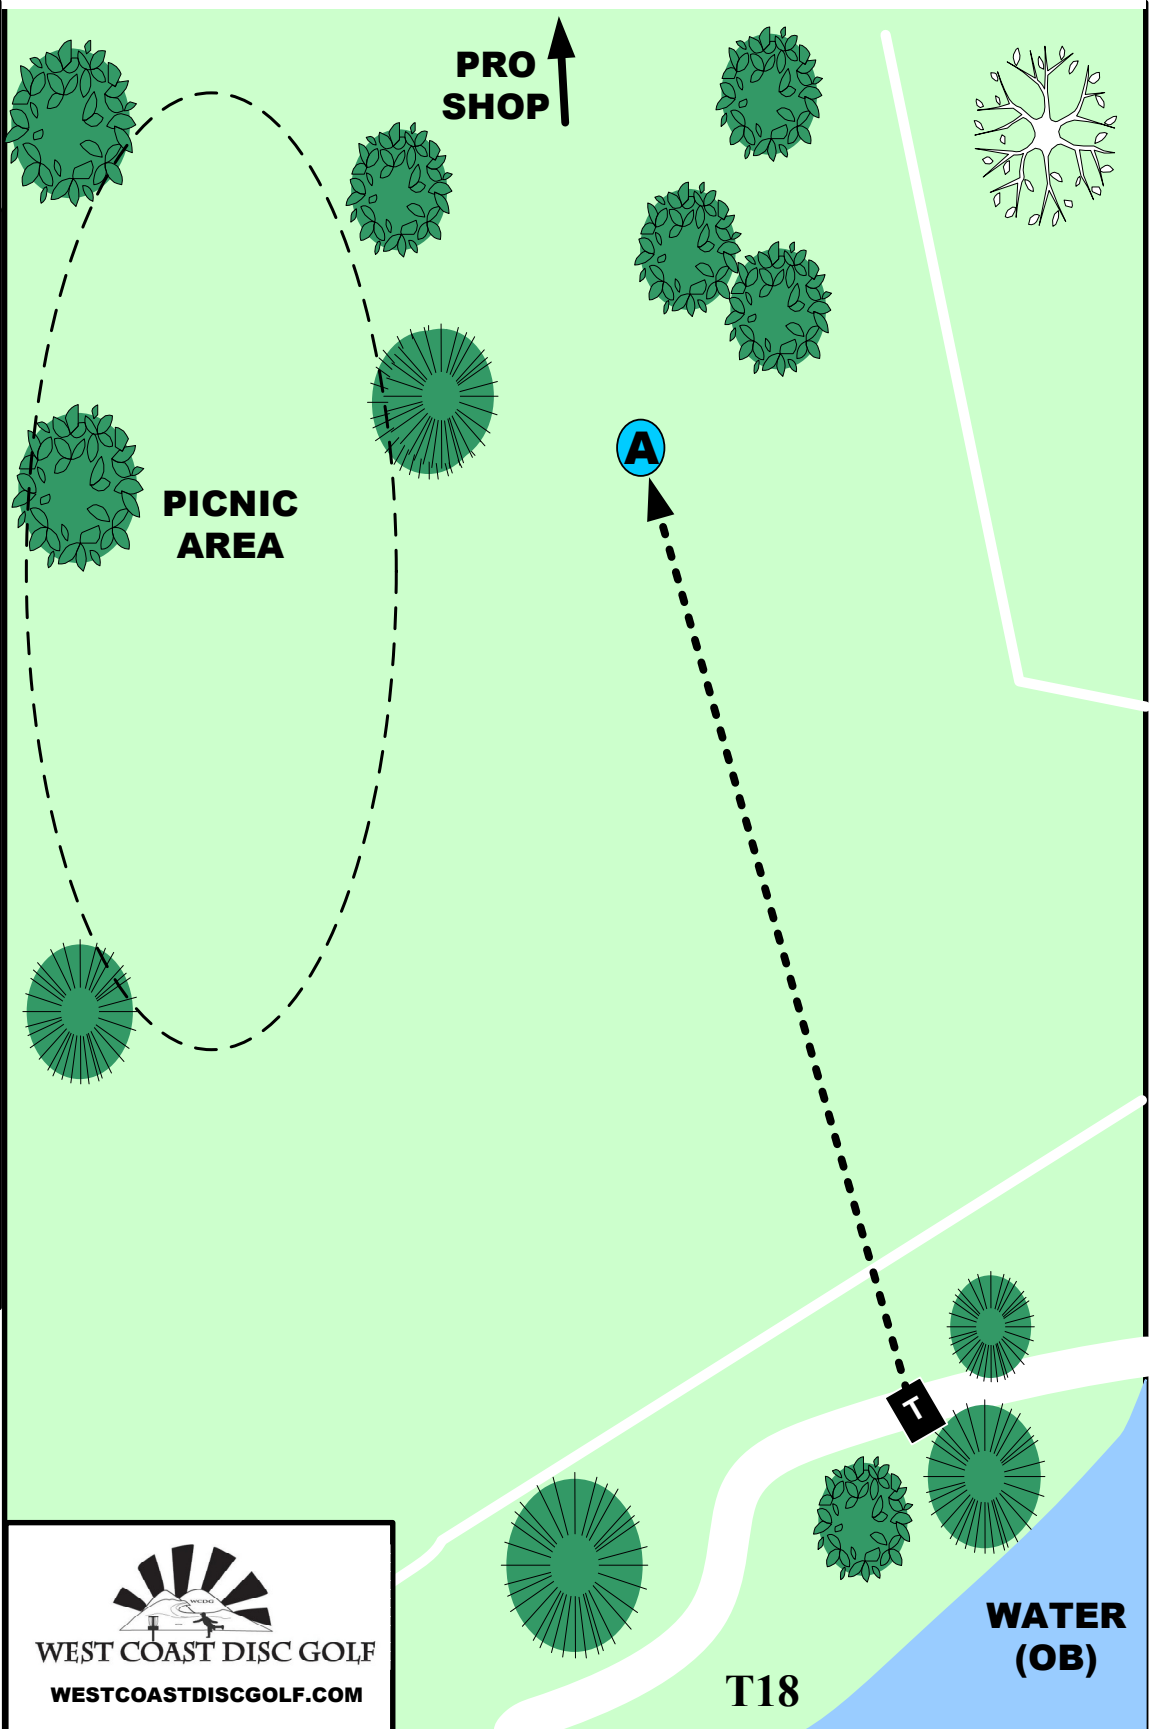

LA MIRADA DISC GOLF LAKESIDE COURSE

A **PAR 3**
300 ft

THIS IS TEE #18 FOR
THE LA MIRADA
LAKESIDE DISC GOLF
COURSE.

THE BASKET FOR THIS
HOLE IS LOCATED
OVER THE HILL
TOWARDS THE PRO
SHOP.

EACH THROW COUNTS
AS A STROKE.
THE PLAYER WITH THE
LOWEST SCORE WINS!

RENTAL DISKS ARE
AVAILABLE IN THE PRO
SHOP STRAIGHT
AHEAD BETWEEN THE
TENNIS COURTS
ABOVE.

YOU CAN GET MORE
INFORMATION IN THE
PRO SHOP OR ON OUR
WEBSITE

LA MIRADA
DISC GOLF CLUB
WWW.LMDGC.ORG

WEST COAST DISC GOLF
WESTCOASTDISCGOLF.COM