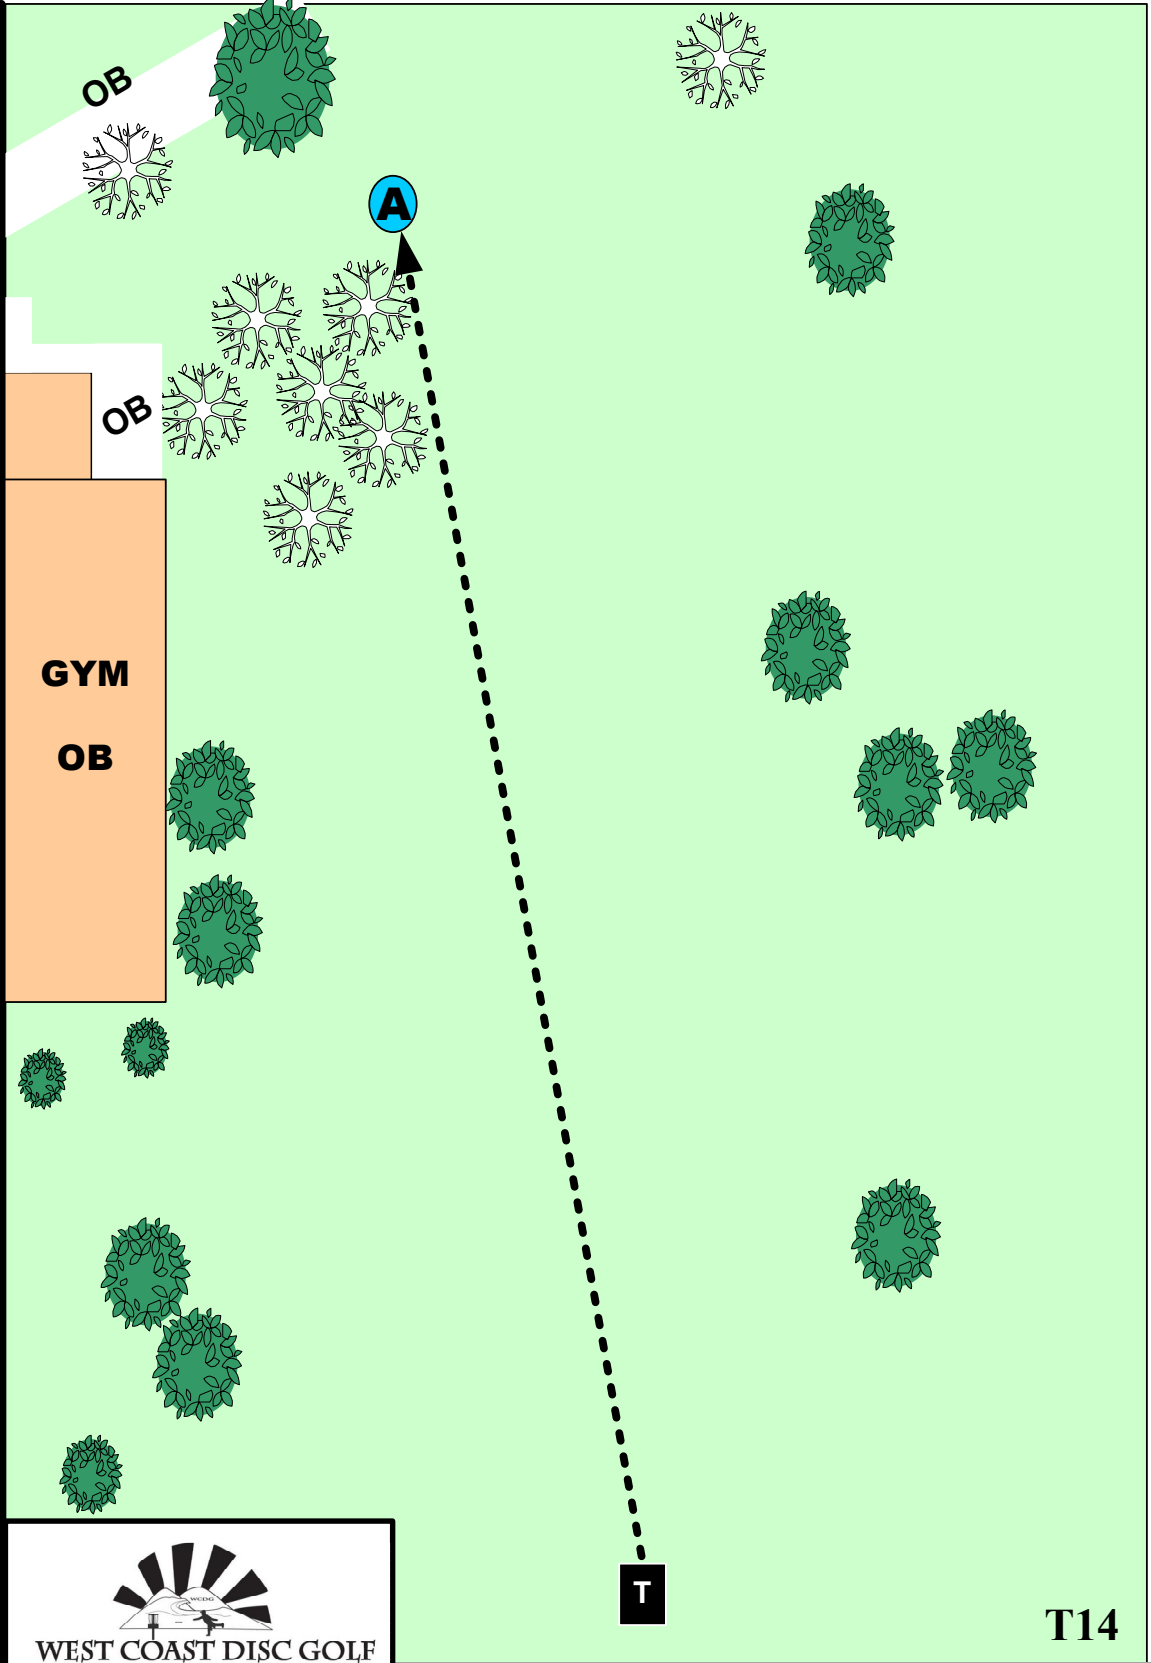

LA MIRADA DISC GOLF LAKESIDE COURSE

A

**PAR 3
380 ft**

THIS IS TEE #14 FOR THE LAMIRADA LAKESIDE DISC GOLF COURSE. THIS IS A GAME WHERE PLAYERS TAKE TURNS THROWING A FRISBEE LIKE DISC FROM THE TEE INTO A BASKET. EACH THROW COUNTS AS ONE STROKE. THE PLAYER WITH THE LOWEST SCORE WINS.

SIDEWALK AND BEYOND IS OUT OF BOUNDS. VISIT THE PRO SHOP OR ONLINE FOR MORE INFORMATION.

WWW.LMDGC.ORG

WEST COAST DISC GOLF
WESTCOASTDISCGOLF.COM

T14

STREET IS OUT OF BOUNDS