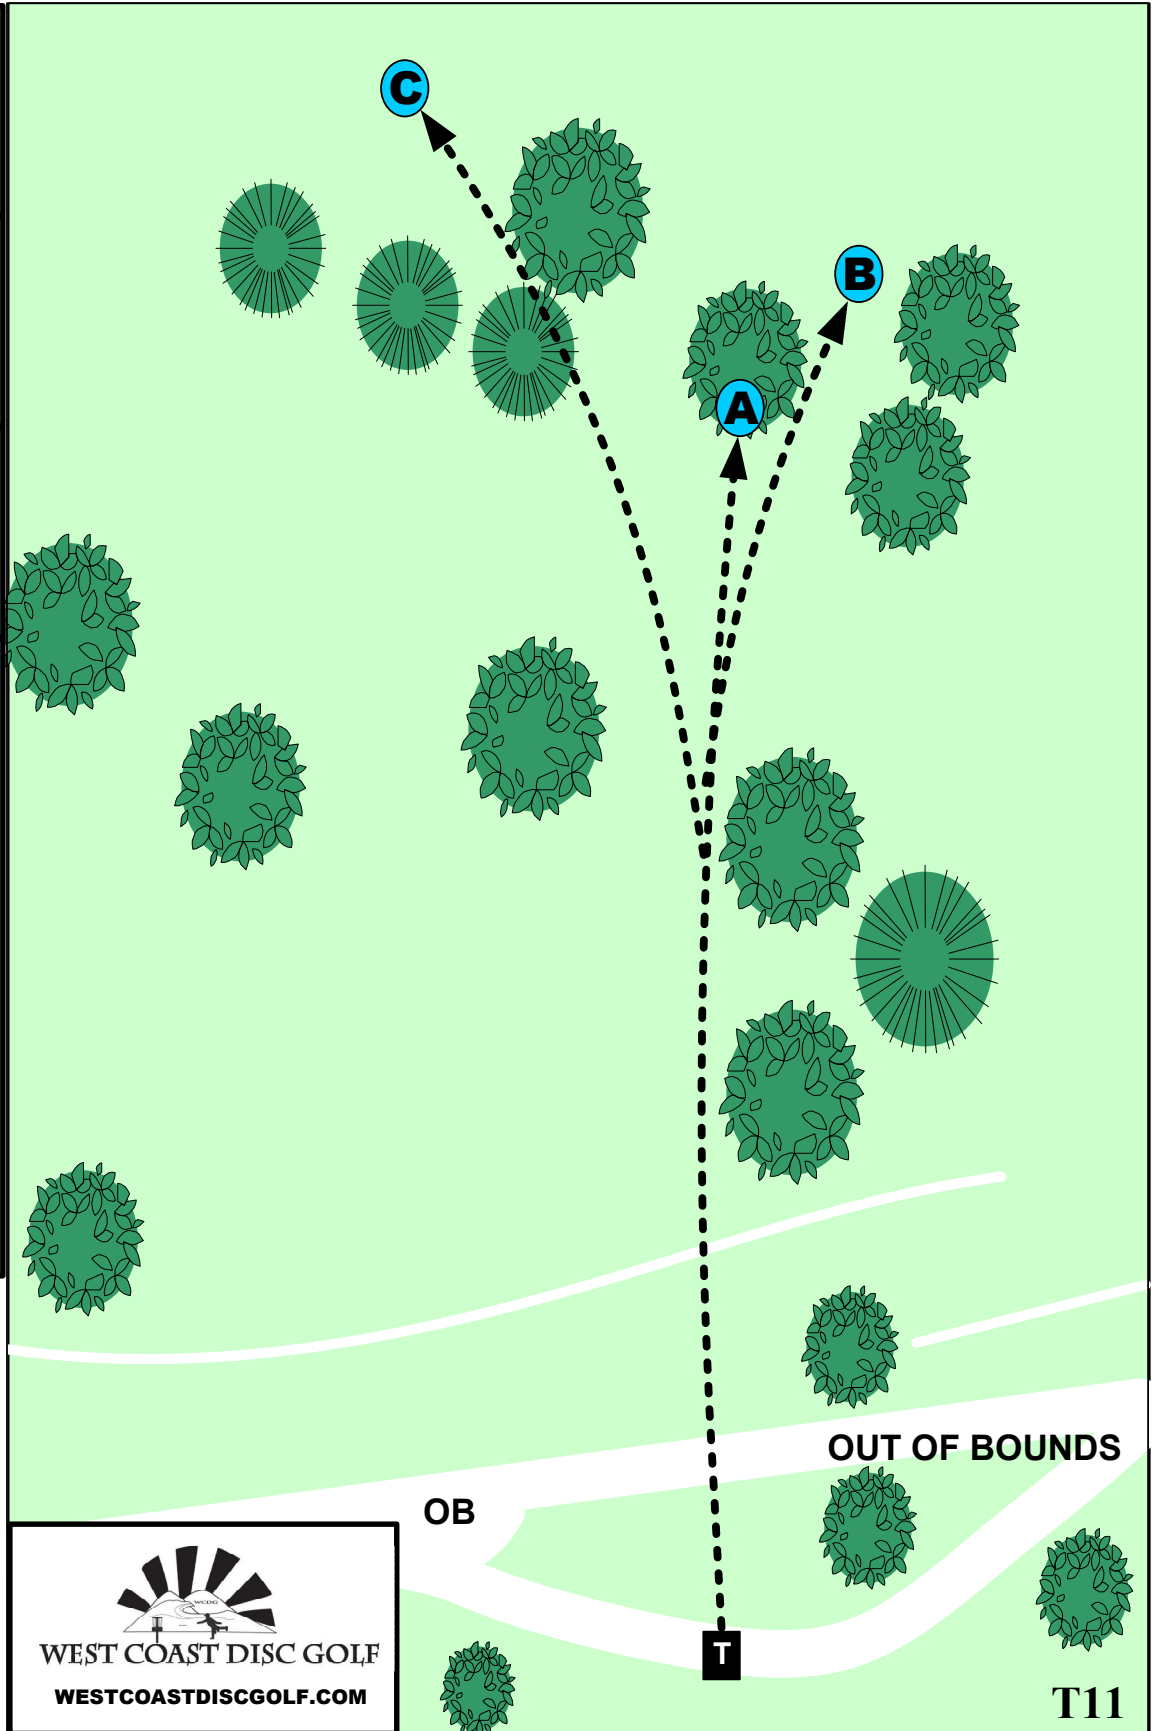

# LA MIRADA DISC GOLF LAKESIDE COURSE

**A** PAR 3  
300 ft

**B** PAR 3  
320 ft

**C** PAR 3  
340 ft

SIDEWALKS AND  
BEYOND ARE OB.

THIS IS ONE OF THE  
18 TEES FOR THE LA  
MIRADA DISC GOLF  
COURSE.

VISIT THE PRO  
SHOP BETWEEN  
THE TENNIS  
COURTS OR ONLINE  
FOR MORE  
INFORMATION.

WWW.LMDGC.ORG

T11