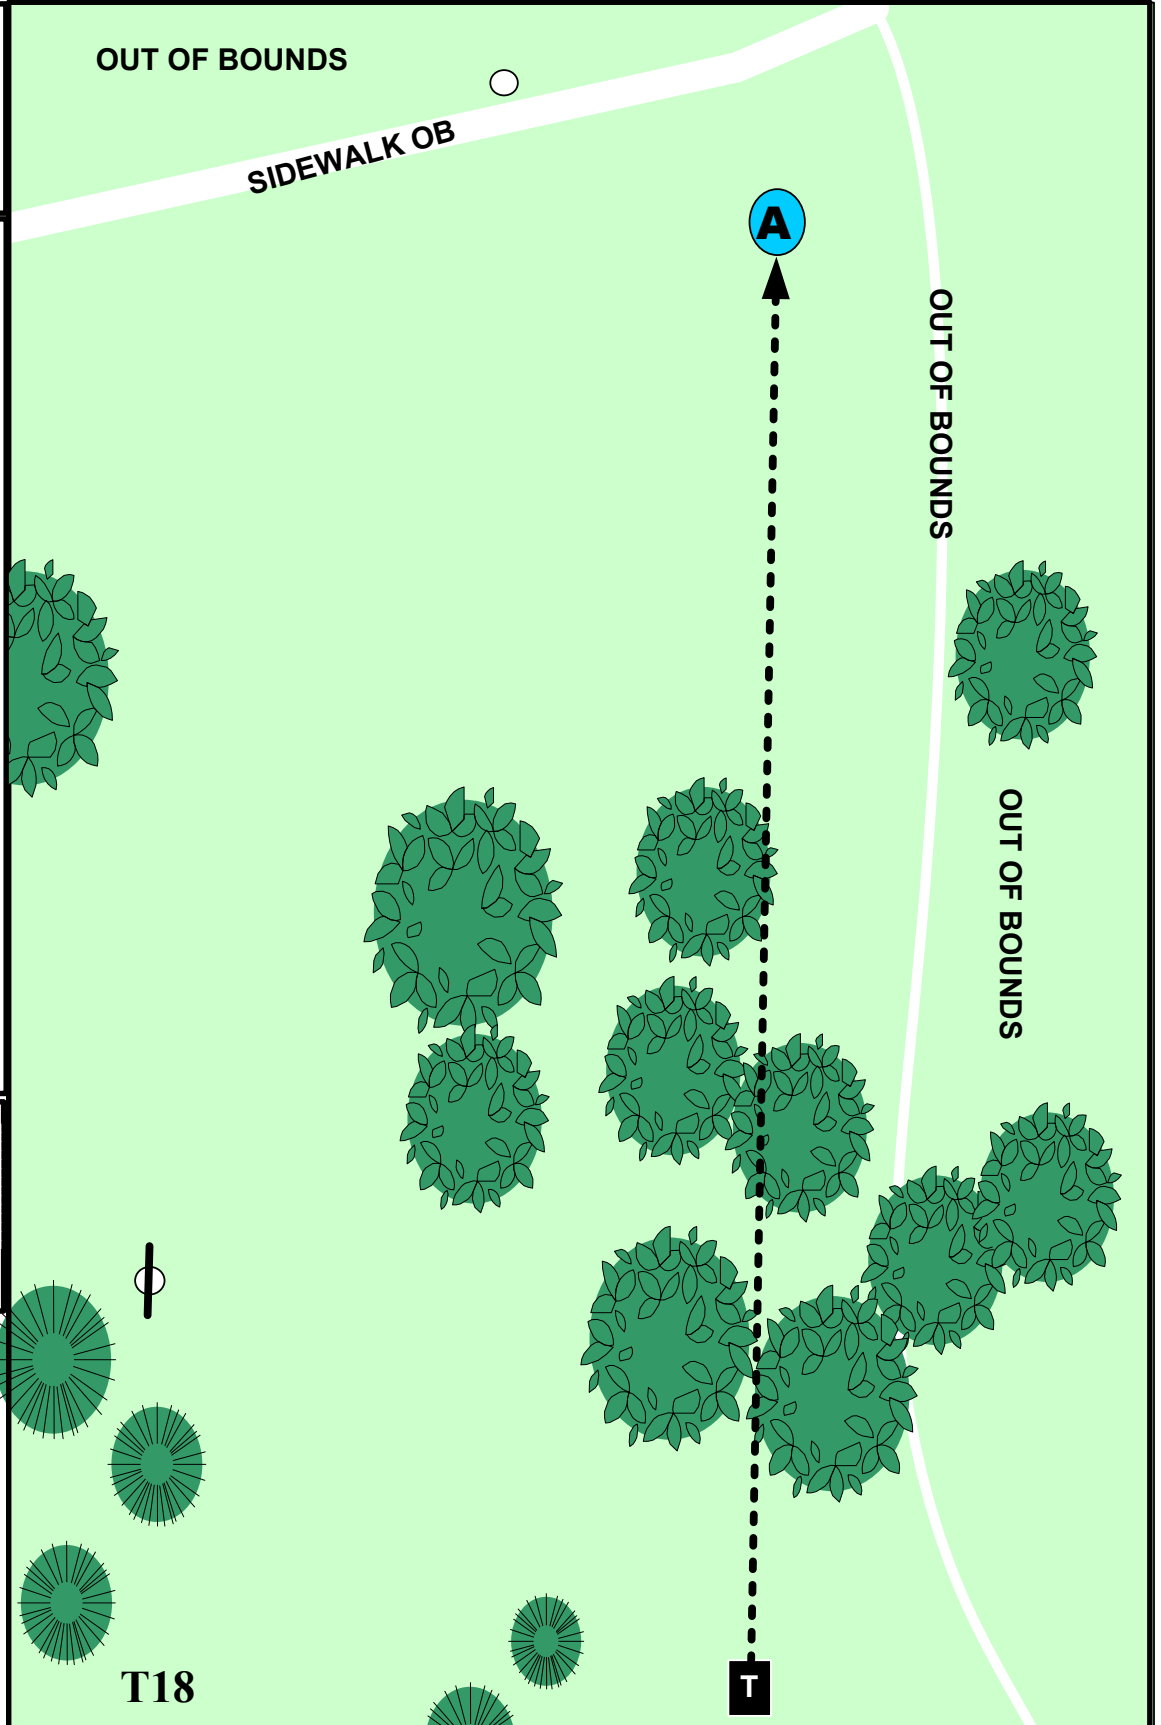

# LA MIRADA DISC GOLF BACK-18 COURSE

**PAR 3**  
**380 ft**

THIS IS TEE #18 FOR  
THE LA MIRADA DISC  
GOLF BACK-18  
COURSE.

THE GUTTER TO THE  
RIGHT OF THE TEE AND  
BEYOND IS OUT OF  
BOUNDS.

THE SIDEWALK AND  
BEYOND IS OUT OF  
BOUNDS.

ADD ONE STROKE TO  
YOUR SCORE IF YOU  
GO OUT OF BOUNDS.

MORE INFORMATION IS  
IN THE PRO SHOP OR  
ON THE WEBSITES:

WEST COAST DISC GOLF  
[WESTCOASTDISCGOLF.COM](http://WESTCOASTDISCGOLF.COM)

[WWW.LMDGC.ORG](http://WWW.LMDGC.ORG)

**T18**