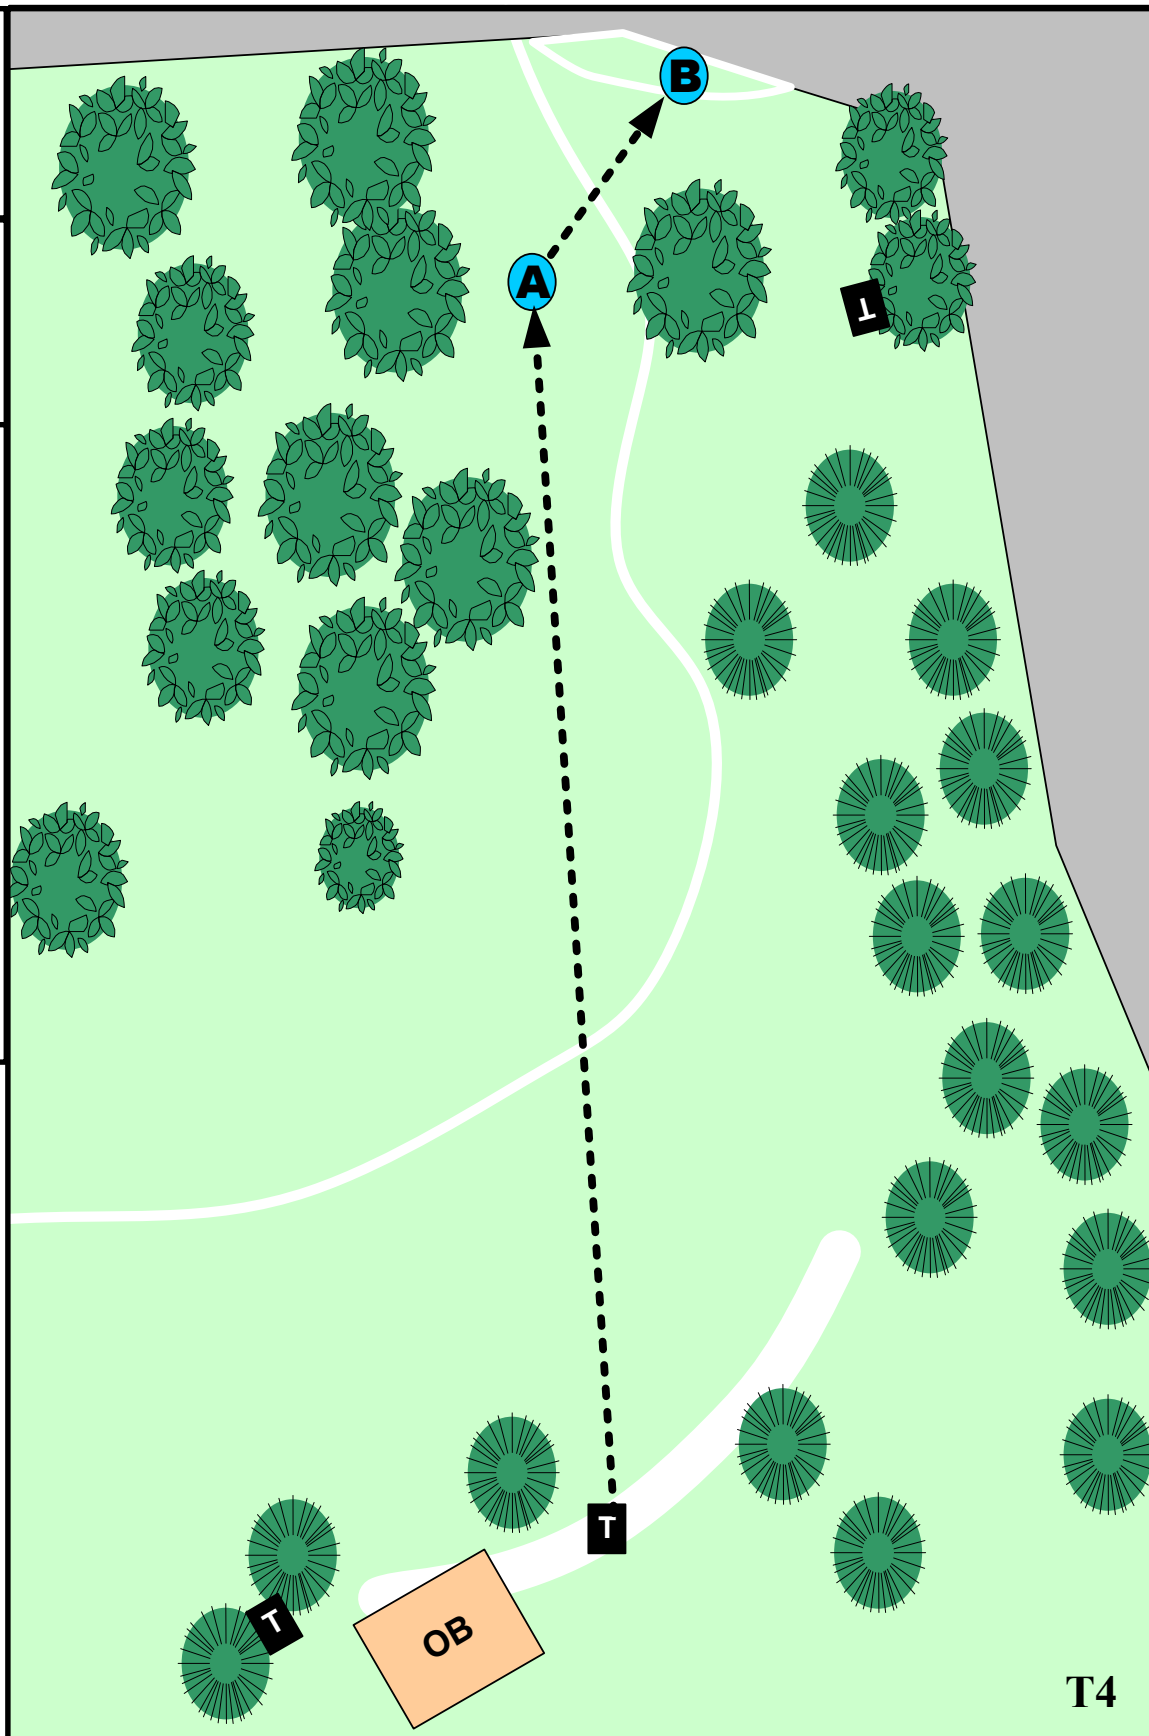

LA MIRADA DISC GOLF BACK-18 COURSE

A PAR 3
420 ft

B PAR 3
480 ft

RIGHT OF GUTTER IS OUT OF BOUNDS.
POSITION B IS AN ISLAND. YOUR DISC MUST COME TO REST ON THE ISLAND.

DID YOU KNOW:
LA MIRADA WAS THE 2ND DISC GOLF COURSE WITH BASKETS IN THE WORLD!

WEST COAST DISC GOLF
WESTCOASTDISCGOLF.COM

WWW.LMDGC.ORG

T4